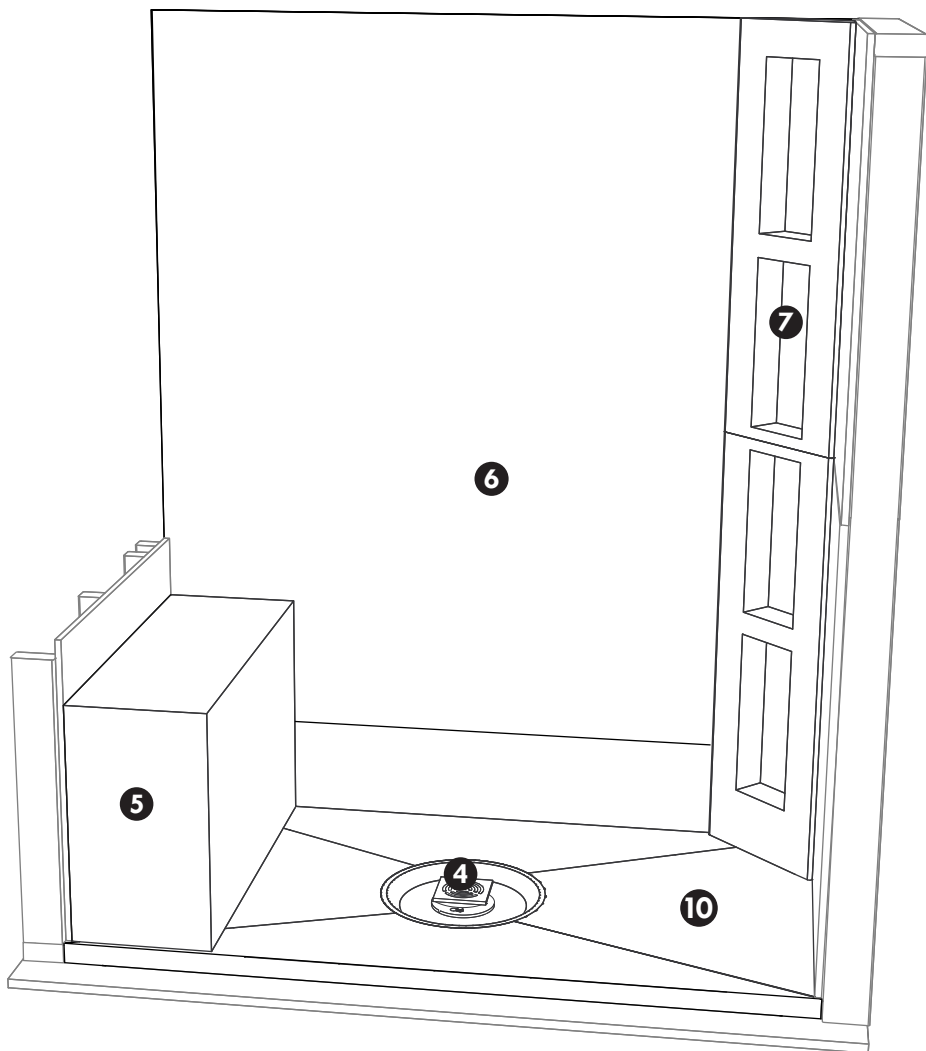

ProBase® Shower Kit

Recommended Products:

- ④ Clamping Ring Drain
- ⑥ NobleSeal® TS, bond to walls with NobleBond EXT & seam with NobleSealant 150
- ⑩ ProBase® Kit